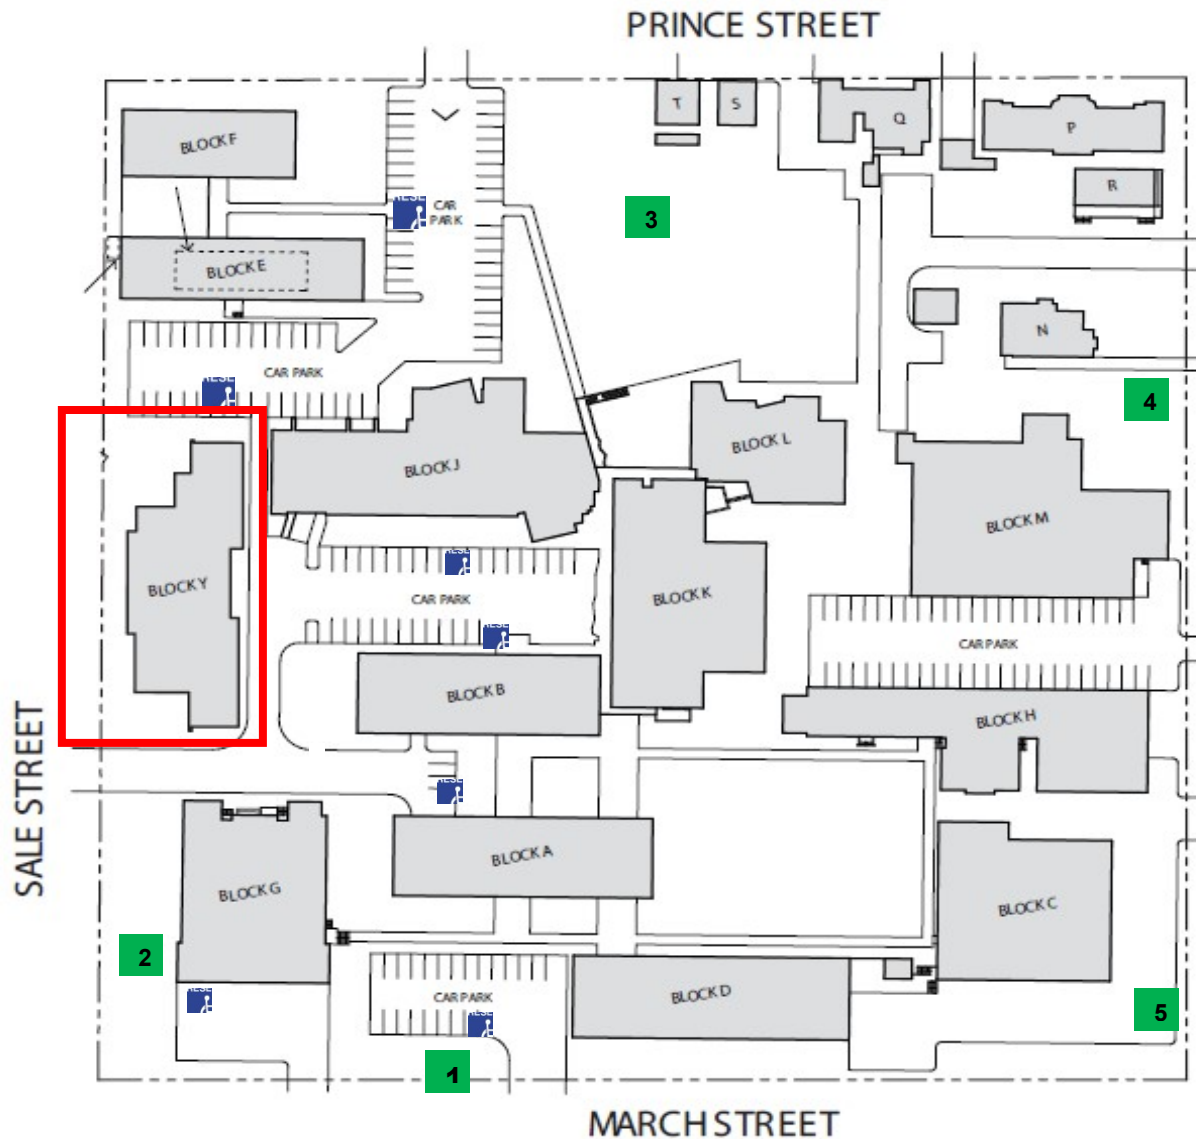

# TAFE Western – Orange – March Street Map

 Emergency Assembly Point

- Block A Business Administration, Print-west, Front Office
- Block B Arts & Music
- Block C Plumbing
- Block D Fitting & Machining
- Block E Child Studies
- Block F Welfare
- Block G Vocational Access
- Block H Automotive
- Block J Hairdressing, Management, Tourism & Hospitality
- Block K Library, Information Technology
- Block L Canteen, Counselling Unit
- Block M Metal Fabrication & Welding
- Block N Outreach, Disabilities Coordinators, Aboriginal Coordinator
- Block P People & Culture, ICT, DER
- Block Q Lecture rooms
- Block R Gardener Workshop
- Block T Maintenance Workshop
- Block Y Winhanganha, Aboriginal Learning Centre**